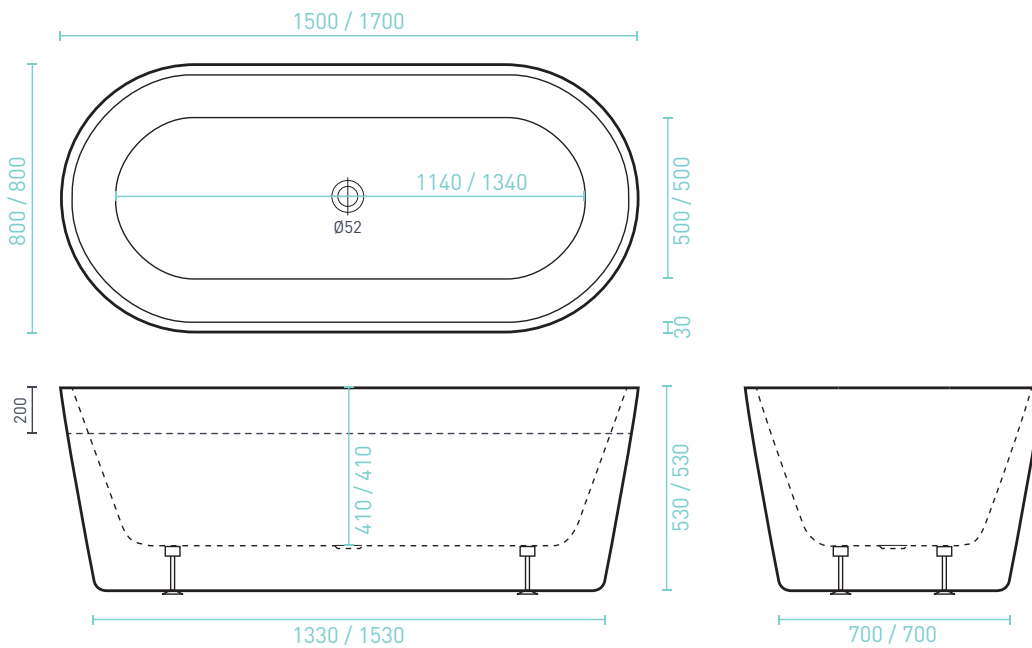

## PREZZO

FREESTANDING BATH - Premium Sanitary Grade Acrylic, High Gloss White

The Prezzo's classic oval shape, minimal clean lines & thin bath lip creates a timeless design. While reclining lumbar areas at both ends accommodate two bathers comfortably. *Centre waste position.*

- Adjustable self-supporting feet
- Lumbar support
- Suitable for dual bathing

SIZE (L x (w) x (d) mm	CAPACITY*	NET WEIGHT	CODE
1500 x 800 x 530	121L	37kg	<b>PR1500W</b>
1700 x 800 x 530	150L	41kg	<b>PR1700W</b>

### BATH

Optional

\*Approx. Capacity 200mm below the bath rim

**DECINA**  
DISCOVER INDULGENCE

[DECINA.COM.AU](https://www.decina.com.au) 1300 DECINA

\*Warranty T&Cs apply, visit [decina.com.au](https://www.decina.com.au) Decina reserves the right to change specifications without notice. Due to manufacturing tolerances dimensions may vary +/- 5mm. We recommend installation does not start until after delivery. Please confirm all particulars prior to purchase, call 1300 DECINA or visit [decina.com.au](https://www.decina.com.au)